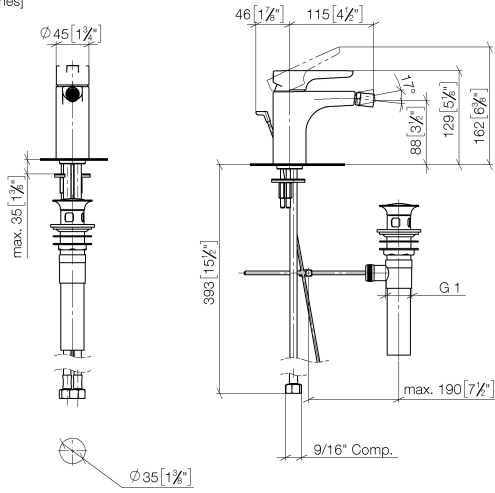

DORNBACHT YAMOU Single-lever bidet mixer with pop-up waste - Chrome

33 600 831

- 118mm projection
- 1 1/4" pop-up waste
- ball-joint pivotable through 15° (in any direction)
- circular, air-enriched flow
- height of mixer 126 mm
- height up to aerator 90 mm
- hole diameter 35 mm
- 2 x pressure hose with 3/8" cap nut
- max. flow 5.4 l/min

Chrome

33 600 831-00 0010

Soft Black

33 600 831-69 0010

DORNBRACHT YAMOU Single-lever bidet mixer with pop-up waste - Chrome

33 600 831

mm [inches]

Flow rate chart

DORNBACHT YAMOU Single-lever bidet mixer with pop-up waste - Chrome

33 600 831

Spare parts list

No.	Item Number	Name	Quantity used	Delivery time
1	90 20 83 002 00-00	handle	1	2
2	90 21 02 400 00-00	cover	1	2
3	90 23 10 140 00 90	nut	1	2
4	90 15 05 502 00 90	cartridge	1	2
5	90 21 40 008 00-00	joint	1	2
6	90 23 01 178 00-00	aerator	1	-
Spare part can no longer be ordered, please order the replacement item				
7	90 30 11 504 00 90	fixing set	1	2
8	90 30 04 110 03 90	hose	1	2
9	90 11 01 200 01-00	pop-up waste	1	2