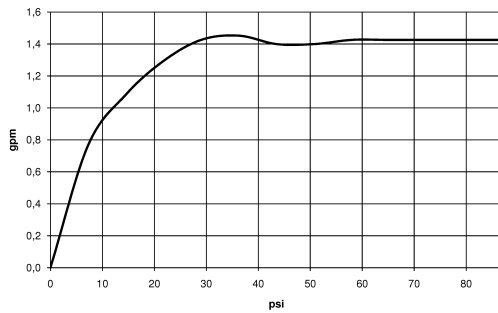

DORNBACHT YAMOU Single-lever bidet mixer with pop-up waste - Chrome

33 600 831

- 118mm projection
- 1 1/4" pop-up waste
- ball-joint pivotable through 15° (in any direction)
- circular, air-enriched flow
- height of mixer 126 mm
- height up to aerator 90 mm
- hole diameter 35 mm
- 2 x pressure hose with 3/8" cap nut
- max. flow 5.4 l/min

Chrome

33 600 831-00 0010

Soft Black

33 600 831-69 0010

DORNBRACHT YAMOU Single-lever bidet mixer with pop-up waste - Chrome

33 600 831

mm [inches]

Flow rate chart