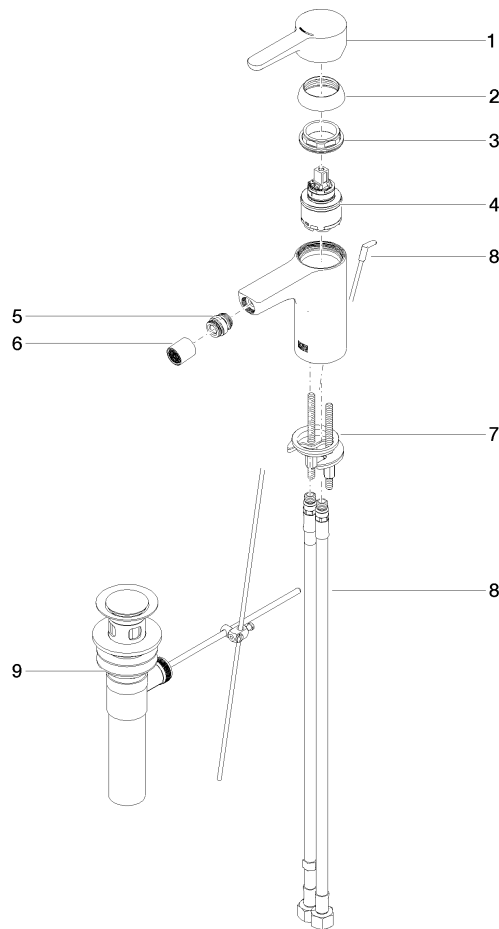

DORNBACHT YAMOU Single-lever bidet mixer with pop-up waste - Chrome

33 600 831

- 118mm projection
- 1 1/4" pop-up waste
- ball-joint pivotable through 15° (in any direction)
- circular, air-enriched flow
- height of mixer 126 mm
- height up to aerator 90 mm
- hole diameter 35 mm
- 2 x pressure hose with 3/8" cap nut
- max. flow 5.4 l/min

Chrome

33 600 831-00 0010

Soft Black

33 600 831-69 0010

DORNBRACHT YAMOU Single-lever bidet mixer with pop-up waste - Chrome

33 600 831

mm [inches]

Flow rate chart

DORNBACHT YAMOU Single-lever bidet mixer with pop-up waste - Chrome

33 600 831

Spare parts list

No.	Item Number	Name	Quantity used	Delivery time
1	90 20 83 002 00-00	handle	1	2
2	90 21 02 400 00-00	cover	1	2
3	90 23 10 140 00 90	nut	1	2
4	90 15 05 502 00 90	cartridge	1	2
5	90 21 40 008 00-00	joint	1	2
6	90 23 01 178 00-00	aerator	1	-
Spare part can no longer be ordered, please order the replacement item				
7	90 30 11 504 00 90	fixing set	1	2
8	90 30 04 110 03 90	hose	1	2
9	90 11 01 200 01-00	pop-up waste	1	2